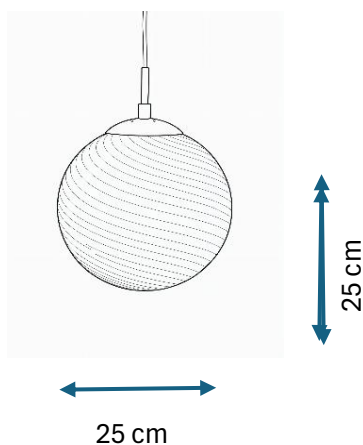

PRODUCT DATASHEET

Candy Ball Ø25 Pendant Green - 5705639748525

GENERAL INFORMATION

Product Code	748525
Collection	Halo Design
Product Category	Pendant
Product family	Candy
Use	Indoor
Application Environment	Pendant

DIMENTION & WEIGHT

Width (mm)	250
Height (mm)	250
Depth (mm)	250
Weight gram	1720

MATERIAL & COLOR

Product Color	Olive
Main Material(s)	Glass

TECHNICAL INFORMATION

IP Classification	IP20
Dimmable	Yes (according to the bulb)
Type:	Pendent-Non-Directional Light
Flicker Metric	00:00
Stroboscopic Effect Metric	00:00
LED module replaceable	No
Socket type	E27